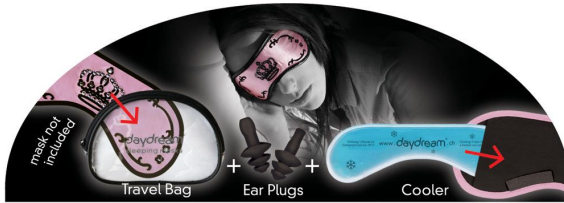

Schlafmasken &
Accessoires bei
JJCK in
Düsseldorf

Versandkosten
innerhalb
Deutschlands
ab 3 Euro!

daydream®

daydream[®]

G-1000 Travel Set
Travel Bag + Cooler + Ear Plugs
(Cooler fits into every sleeping mask!)

Delivery including this sticker –
sticked onto the Travel Bag

E-5002 Lace Roses white

a e*

E-5003 Lace Roses pink

a e*

E-5004 Lace Roses black

a e*

decorated with
Swarovski crystals!